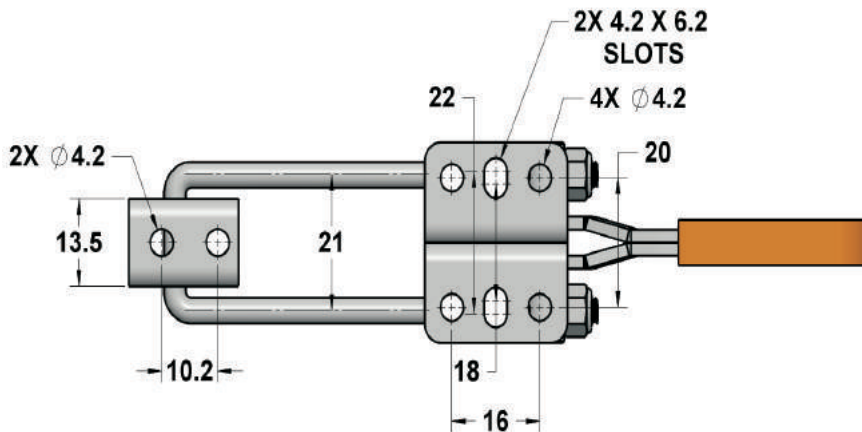

### MINIATURE - LATCH SERIES

Supplied with hook rod, lock nuts, square bended U bolt & latch clamp. Horizontal miniature latch clamps are specially suitable for quick closing and fastening of Small lids, flaps, moulds, etc. Silicon orange rubber grip surface with oil & heat resistance.

#### MI-ML-80

Holding capacity : 800 (N)  
Approx  $\triangle$  (kg's) : 0.70

- Material : Steel

- Surface Finish : Electro Zinc - Plated

- Hand Grip : Silicon Rubber