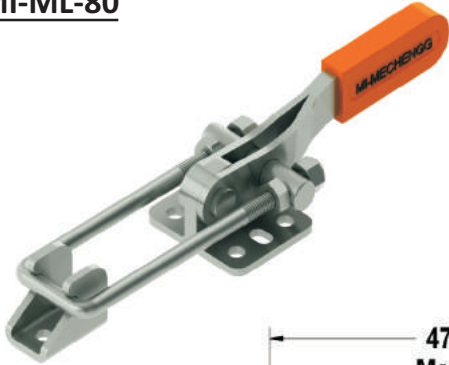

## SERIES - MINIATURE

### MINIATURE - LATCH SERIES

Supplied with hook rod, lock nuts, square bended U bolt & latch clamp. Horizontal miniature latch clamps are specially suitable for quick closing and fastening of Small lids, flaps, moulds, etc. Silicon orange rubber grip surface with oil & heat resistance.

#### MI-ML-80

Holding capacity : 800 (N)  
Approx  $\triangle$  (kg's) : 0.70

- Material : Steel

- Surface Finish : Electro Zinc - Plated

- Hand Grip : Silicon Rubber