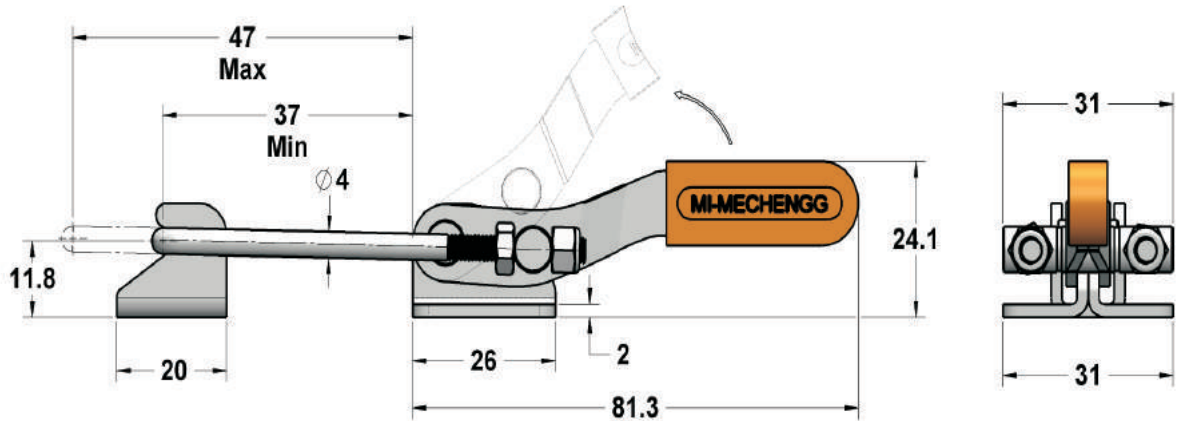

### MINIATURE - LATCH SERIES

Supplied with hook rod, lock nuts, square bended U bolt & latch clamp. Horizontal miniature latch clamps are specially suitable for quick closing and fastening of Small lids, flaps, moulds, etc. Silicon orange rubber grip surface with oil & heat resistance.

#### MI-ML-80

Holding capacity : 800 (N)  
Approx  $\triangle$  (kg's) : 0.70

- Material : Steel

- Surface Finish : Electro Zinc - Plated

- Hand Grip : Silicon Rubber